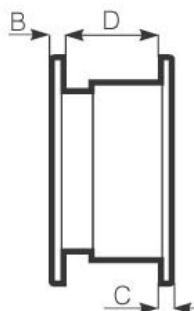

### DIMENSIONS

Ø hole through the glass	324/329
Ø hole through the wall	435/440
Size A (mm)	495
Size B (mm)	10,5
Size C (mm)	11,5
Size D (mm)	210
Size E (mm)	2/38