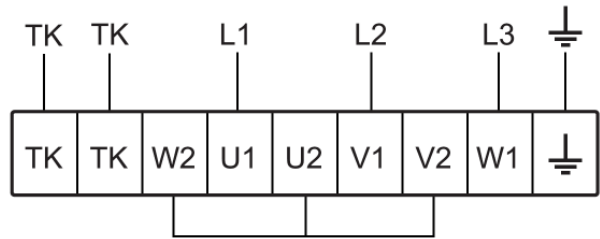

Technical parameters

Nominal data	
Voltage (nominal)	400 V
Frequency	50 Hz
Phases	3~
Input power	886 W
Input current	1.82 A
Impeller speed	1,399 rpm
Air flow	max 7,038 m ³ /h
Temperature of transported air	max 70 °C
Max temperature of transported air, when speed controlled	70 °C
Sound data	
Sound pressure level at 3m (20m ² Sabin)	53 dB(A)
Protection/Classification	
Enclosure class, motor	IP54
Insulation class	F
Data according to ErP	
ErP ready	ErP 2018
Dimensions and weights	
Duct dimension, inlet (height x width)	500 x 800 mm
Duct dimension, outlet (height x width)	500 x 800 mm
Weight	104 kg
Others	
Motor type	AC

Dimension

400V 3~

230V 3~

Performance curve

Hydraulic data	
Required air flow	3,519 m³/h
Required static pressure	431 Pa
Working air flow	3,519 m³/h
Working static pressure	431 Pa
Air density	1.204 kg/m³
Power	805.2 W
Fan control - RPM	1,412 rpm
Current	1.69 A
SFP	0.824 kW/m³/s
Control voltage	400.0 V
Supply voltage	400 V

Sound power level		63	125	250	500	1k	2k	4k	8k	Total
Inlet	dB(A)	57	71	62	65	63	61	57	51	73
Outlet	dB(A)	61	77	73	73	75	71	66	58	82
Surrounding	dB(A)	40	58	53	50	49	42	39	38	60
Sound pressure level at 3m (20m² Sabine)	dB(A)	-	-	-	-	-	-	-	-	53
Sound pressure level at 3m free field	dB(A)	-	-	-	-	-	-	-	-	39