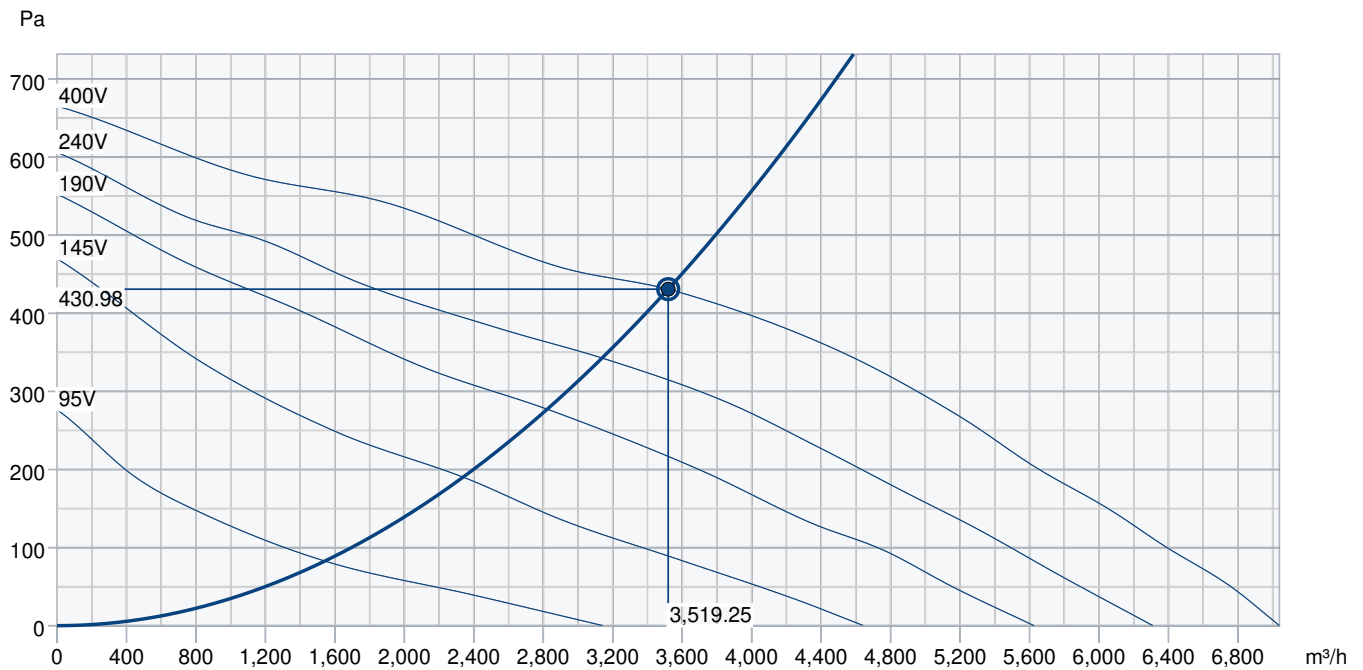

Technical parameters

Nominal data	
Voltage (nominal)	400 V
Frequency	50 Hz
Phases	3~
Input power	886 W
Input current	1.82 A
Impeller speed	1,399 rpm
Air flow	max 7,038 m ³ /h
Temperature of transported air	max 70 °C
Max temperature of transported air, when speed controlled	70 °C
Sound data	
Sound pressure level at 3m (20m ² Sabin)	53 dB(A)
Protection/Classification	
Enclosure class, motor	IP54
Insulation class	F
Data according to ErP	
ErP ready	ErP 2018
Dimensions and weights	
Duct dimension, inlet (height x width)	500 x 800 mm
Duct dimension, outlet (height x width)	500 x 800 mm
Weight	104 kg
Others	
Motor type	AC

Dimension

400V 3~

230V 3~

Performance curve

Hydraulic data	
Required air flow	3,519 m³/h
Required static pressure	431 Pa
Working air flow	3,519 m³/h
Working static pressure	431 Pa
Air density	1.204 kg/m³
Power	805.2 W
Fan control - RPM	1,412 rpm
Current	1.69 A
SFP	0.824 kW/m³/s
Control voltage	400.0 V
Supply voltage	400 V

Sound power level		63	125	250	500	1k	2k	4k	8k	Total
Inlet	dB(A)	57	71	62	65	63	61	57	51	73
Outlet	dB(A)	61	77	73	73	75	71	66	58	82
Surrounding	dB(A)	40	58	53	50	49	42	39	38	60
Sound pressure level at 3m (20m² Sabine)	dB(A)	-	-	-	-	-	-	-	-	53
Sound pressure level at 3m free field	dB(A)	-	-	-	-	-	-	-	-	39