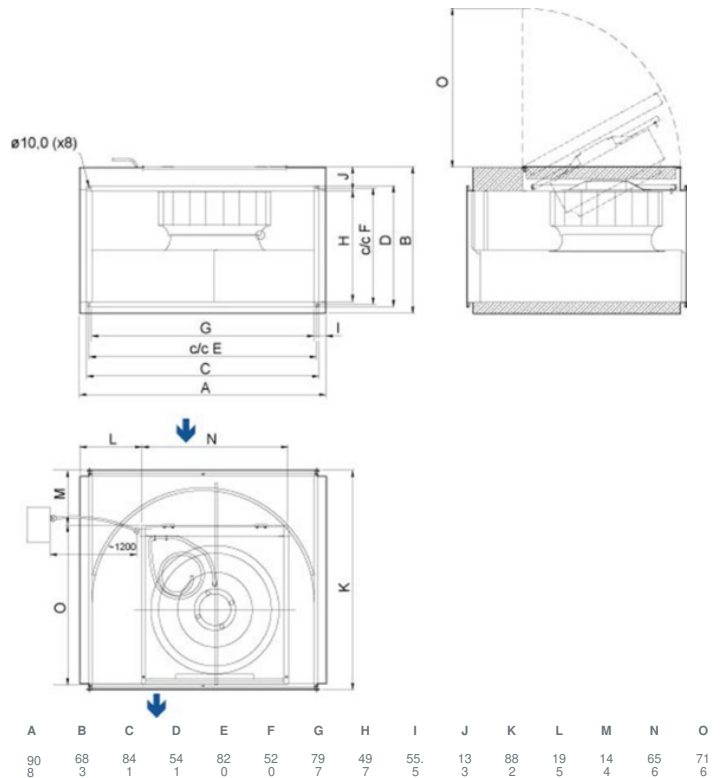

Technical parameters

Nominal data	
Voltage (nominal)	400 V
Frequency	50 Hz
Phases	3~
Input power	886 W
Input current	1.82 A
Impeller speed	1,399 rpm
Air flow	max 7,038 m ³ /h
Temperature of transported air	max 70 °C
Max temperature of transported air, when speed controlled	70 °C
Sound data	
Sound pressure level at 3m (20m ² Sabin)	53 dB(A)
Protection/Classification	
Enclosure class, motor	IP54
Insulation class	F
Data according to ErP	
ErP ready	ErP 2018
Dimensions and weights	
Duct dimension, inlet (height x width)	500 x 800 mm
Duct dimension, outlet (height x width)	500 x 800 mm
Weight	104 kg
Others	
Motor type	AC

Dimension

400V 3~

230V 3~

Performance curve

Hydraulic data	
Required air flow	3,519 m³/h
Required static pressure	431 Pa
Working air flow	3,519 m³/h
Working static pressure	431 Pa
Air density	1.204 kg/m³
Power	805.2 W
Fan control - RPM	1,412 rpm
Current	1.69 A
SFP	0.824 kW/m³/s
Control voltage	400.0 V
Supply voltage	400 V

Sound power level		63	125	250	500	1k	2k	4k	8k	Total
Inlet	dB(A)	57	71	62	65	63	61	57	51	73
Outlet	dB(A)	61	77	73	73	75	71	66	58	82
Surrounding	dB(A)	40	58	53	50	49	42	39	38	60
Sound pressure level at 3m (20m² Sabine)	dB(A)	-	-	-	-	-	-	-	-	53
Sound pressure level at 3m free field	dB(A)	-	-	-	-	-	-	-	-	39