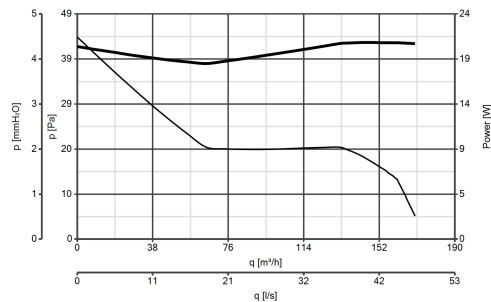

Technical Data Sheet

CODE 11322

M 120/5" A LL

Wall/window axial fans

DESCRIPTION

- Material: UV resistant plastic (prevents ageing caused by exposure to sunlight).
- Nominal diameter 120 mm.
- Motor protected against thermal overload, with shaft turning in ball bearings (LL), coupled to screw type thermoplastic impeller with wing

- profile blades.
- Maximum air flow: 175 m³/h.
- Equipped with system by which the louvres of the grille are opened and closed automatically.

CURVES

ACCESSORIES

F 120/5"

Code 22132

S 120/5

Code 22155

C 1.5

**(COMANDO EL.
1.5 A)**

Code 12966

SCNRB I

Code 12971

KIT SCB (TRASF.E.C.)

Code 22481

PER INFORMAZIONI / FOR INFORMATION

ITALY

Pre Sales:
prevendita@vortice-italy.com
After Sales:
postvendita@vortice-italy.com

UNITED KINGDOM & REP. OF

IRELAND
Sales Dept:
sales@vortice.ltd.uk
Technical Dept:
technical@vortice.ltd.uk

OTHER COUNTRIES

Sales Dept:
export@vortice-italy.com
After Sales:
after-sales@vortice-italy.com