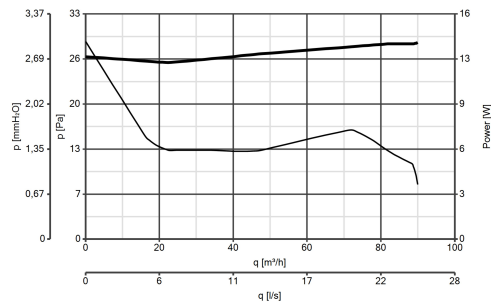

Technical Data Sheet

CODE 11203

M 100/4" 12V

Wall/window axial fans

DESCRIPTION

- Version powered by safe low voltage supply (SELV - 12V) requiring transformer, purchased separately
- Material: UV resistant plastic (prevents ageing caused by exposure to sunlight).
- Nominal diameter 100 mm.
- Motor protected against thermal overload, with shaft turning in self-lubricating bushings, coupled to screw type thermoplastic impeller with wing profile blades.
- Maximum air flow: 90 m³/h.

CURVES

ACCESSORIES

GA 12V

Code 22150

GA 12V T

Code 22151

F 100/4"

Code 22131

S 100/4

Code 22154

PER INFORMAZIONI / FOR INFORMATION

ITALY

Pre Sales:
prevendita@vortice-italy.com
After Sales:
postvendita@vortice-italy.com

UNITED KINGDOM & REP. OF

IRELAND
Sales Dept:
sales@vortice.ltd.uk
Technical Dept:
technical@vortice.ltd.uk

OTHER COUNTRIES

Sales Dept:
export@vortice-italy.com
After Sales:
after-sales@vortice-italy.com