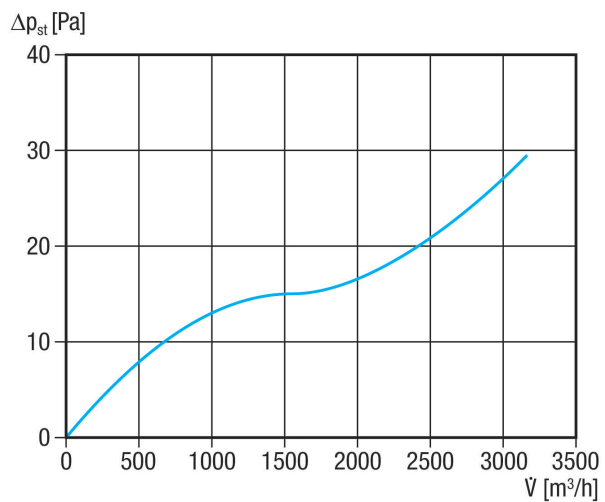

AS 35 Ex

Short description

Airstream-operated shutter, DN 350 made of conductive plastic, only suitable for outgoing air

Article number 0151.0405

Technical data

Air direction	Air extraction
Installation site	Exhaust air opening on the exterior wall
Installation position	vertical
Material	Synthetic material
Colour	Black
Weight	0,68 kg
Weight including packaging	0,87 kg
Type of shutter	Airstream-operated opening/closing
Connection diameter	359 mm
Nominal size	350 mm
Suitable for nominal size	350 mm
Width	396 mm
Height	396 mm
Depth	25 mm
Width with packaging	405 mm
Height with packaging	405 mm
Depth with packaging	35 mm
Packing unit	1 piece
Range	C
GTIN (EAN)	4012799514053

AS 35 Ex

Characteristic curve

Dimensioned drawing [mm]