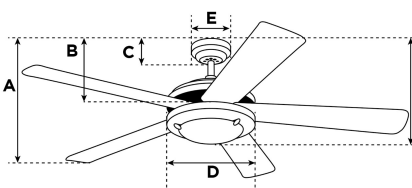

Item Number 7826440

Nevada Ceiling Fan

105 cm/42" Iron Finish Reversible Blades (Walnut/Cherry)

Specifications

Size	105 cm
Blades.....	Reversible MDF Blades (Walnut/Cherry)
Blade Pitch.....	12°
Approved Location.....	Indoor
Suggested Room Size.....	Large Room (up to 15 m ²)
Down Rod.....	10 cm
Installation.....	Dual Mounting
Max. Ceiling Angle.....	18°
Lead Wire.....	15 cm
Light Bulb Usage.....	N/A
Control	Remote/Wall Control Adaptable
Motor Finish.....	Iron
Motor Material	Cold Rolled Steel Motor 153mm x 12mm
Reverse Airflow.....	Yes
Noise Level.....	50 db(A)
Capacitor	Dual
Weight net/gross.....	5,1 / 6 kg
Box Dimensions.....	27,5 x 26 x 47,5 cm
EAN Code.....	4895105608734

Warranty

Ceiling fans backed by our extended Warranty have a 10 year motor warranty and a 2-year warranty on all other parts.

A. Top of Canopy to Bottom of Blades	30 cm
B. Top of Canopy to Bottom of Switch House	34,5 cm
C. Top of Canopy to Bottom of Canopy	6,2 cm
D. Width of Motor Housing.....	24 cm
E. Width of Canopy.....	13 cm
F. Top of Canopy to Bottom of Glass	N/A