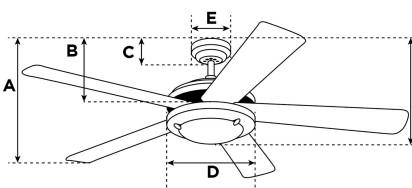

### Specifications

Size .....	122 cm
Blades.....	Reversible MDF Blades (White/White Cane)
Blade Pitch.....	11°
Approved Location.....	Indoor
Suggested Room Size.....	Large Room (up to 15 m <sup>2</sup> )
Down Rod.....	10 cm
Installation.....	Dual Mounting
Max. Ceiling Angle.....	18°
Lead Wire.....	15 cm
Light Bulb Usage.....	N/A
Control .....	Remote/Wall Control Adaptable
Motor Finish.....	White
Motor Material .....	Cold Rolled Steel Motor 153mm x 15mm
Reverse Airflow.....	Yes
Noise Level.....	51 db(A)
Capacitor .....	Single
Weight net/gross.....	6,4 / 7,4 kg
Box Dimensions.....	26,1 x 25,6 x 53,5 cm
EAN Code.....	4895105601698

### Warranty

Ceiling fans backed by our extended Warranty have a 10 year motor warranty and a 2-year warranty on all other parts.

A. Top of Canopy to Bottom of Blades .....	27,5 cm
B. Top of Canopy to Bottom of Switch House .....	34 cm
C. Top of Canopy to Bottom of Canopy .....	6 cm
D. Width of Motor Housing.....	28 cm
E. Width of Canopy.....	13 cm
F. Top of Canopy to Bottom of Glass .....	N/A