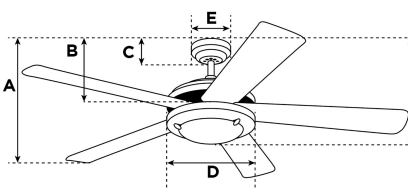

Item Number 7801040

Athena Ceiling Fan

105 cm/42" Antique Nickel Finish Reversible Blades (Rich Walnut/Larch) Includes Integrated LED Light Fixture with Opal Frosted Glass

Specifications

Size	105 cm
Blades.....	Reversible Plywood Blades (Walnut/White Larch)
Blade Pitch.....	12°
Approved Location.....	Indoor
Suggested Room Size.....	Large Room (up to 15 m ²)
Down Rod.....	15 cm
Installation.....	Down Rod Only
Max. Ceiling Angle.....	N/A
Lead Wire.....	20 cm
Light Bulb Usage.....	Includes 17 Watt Integrated LED
Control	Remote Control Included
Motor Finish.....	Antique Nickel
Motor Material	Cold Rolled Steel Motor 153mm x 12mm
Reverse Airflow.....	Yes
Noise Level.....	48 db(A)
Capacitor	Single
Weight net/gross.....	6 / 6,9 kg
Box Dimensions.....	25,1 x 22,9 x 51,9 cm
EAN Code.....	4895105608659

Reversible White Larch Finish Blades

Energy Information

Voltage (Hz).....	230V / 50Hz
Airflow Efficiency.....	2 m ³ /Min/W
Electricity Use (excludes lights)	57 Watt
Airflow.....	113 m ³ /Min
Max rpm	234
Electricity consumption/year..	18.16 kWh

Warranty

Ceiling fans backed by our extended Warranty have a 10 year motor warranty and a 2-year warranty on all other parts.

A. Top of Canopy to Bottom of Blades	31,8 cm
B. Top of Canopy to Bottom of Switch House	34 cm
C. Top of Canopy to Bottom of Canopy	6 cm
D. Width of Motor Housing.....	18 cm
E. Width of Canopy.....	13 cm
F. Top of Canopy to Bottom of Glass	45,8 cm