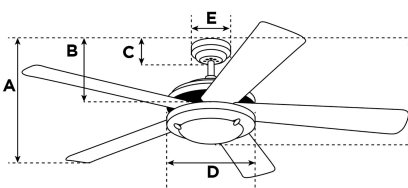

Item Number 7222040

Bendan Ceiling Fan

132 cm Satin Chrome Finish Silver Blades Includes Light Kit with Opal Frosted Glass

Specifications

Size	132 cm
Blades.....	Plywood Blades (Silver)
Blade Pitch.....	12°
Approved Location.....	Indoor
Suggested Room Size.....	Great Room (up to 25 m ²)
Down Rod.....	10 cm
Installation.....	Down Rod Only
Max. Ceiling Angle.....	N/A
Lead Wire.....	15 cm
Light Bulb Usage.....	Includes (1) R7s Base Halogen Lamp, 80 Watt
Control	Remote Control Included
Motor Finish.....	Satin Chrome
Motor Material	Silicon Steel Motor 153mm x 15mm
Reverse Airflow.....	Yes
Noise Level.....	50 db(A)
Capacitor	Dual
Weight net/gross.....	7,6 / 8,7 kg
Box Dimensions.....	22,3 x 32,5 x 59,5 cm
EAN Code.....	4895105607959

Warranty

Ceiling fans backed by our extended Warranty have a 10 year motor warranty and a 2-year warranty on all other parts.

A. Top of Canopy to Bottom of Blades	29 cm
B. Top of Canopy to Bottom of Switch House	N/A
C. Top of Canopy to Bottom of Canopy	6,2 cm
D. Width of Motor Housing.....	26 cm
E. Width of Canopy.....	13 cm
F. Top of Canopy to Bottom of Glass	36 cm