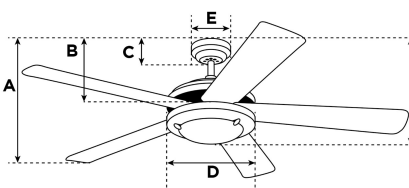

Item Number 7854540

Hercules Ceiling Fan

132 cm Brushed Nickel Finish Reversible Blades
(Beech/Weathered Maple) Includes Light Kit with Opal
Frosted Glass

Specifications

Size	132 cm
Blades.....	Reversible Plywood Blades (Beech/Weathered Maple)
Blade Pitch.....	12°
Approved Location.....	Indoor
Suggested Room Size.....	Great Room (up to 25 m ²)
Down Rod.....	15 cm
Installation.....	Dual Mounting
Max. Ceiling Angle.....	18°
Lead Wire.....	20 cm
Light Bulb Usage.....	Includes (1) R7s Base Halogen Lamp, 80 Watt
Control	Remote/Wall Control Adaptable
Motor Finish.....	Brushed Nickel
Motor Material	Cold Rolled Steel Motor 153mm x 15mm
Reverse Airflow.....	Yes
Noise Level.....	43 db(A)
Capacitor	Single
Weight net/gross.....	7,9 / 9,6 kg
Box Dimensions.....	33,8 x 30,6 x 58,9 cm
EAN Code.....	4895105605313

Reversible Weathered Maple
Finish Blades

Energy Information

Voltage (Hz).....	230V / 50Hz
Airflow Efficiency.....	2 m ³ /Min/W
Electricity Use (excludes lights)	60 Watt
Airflow.....	157 m ³ /Min
Max rpm	170
Electricity consumption/year..	20.48 kWh

Warranty

Ceiling fans backed by our extended Warranty have a 10 year motor warranty and a 2-year warranty on all other parts.

A. Top of Canopy to Bottom of Blades	34 cm
B. Top of Canopy to Bottom of Switch House	36 cm
C. Top of Canopy to Bottom of Canopy	6 cm
D. Width of Motor Housing.....	27 cm
E. Width of Canopy.....	13 cm
F. Top of Canopy to Bottom of Glass	41 cm