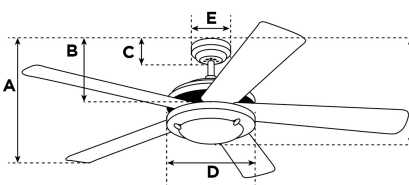

Item Number 7876440

Alloy Ceiling Fan

105 cm Gun Metal Finish Reversible Blades
(Black/Graphite) Includes Light Kit with Opal Frosted Glass

Specifications

Size.....	105 cm
Blades.....	Reversible MDF Blades (Black/Graphite)
Blade Pitch.....	14°
Approved Location.....	Indoor
Suggested Room Size.....	Large Room (up to 15 m ²)
Down Rod.....	10 cm
Installation.....	Down Rod Only
Max. Ceiling Angle.....	18°
Lead Wire.....	15 cm
Light Bulb Usage.....	Includes (1) R7s Base Halogen Lamp, 80 Watt
Control	Remote/Wall Control Adaptable
Motor Finish.....	Gun Metal
Motor Material	Cold Rolled Steel Motor 153mm x 12mm
Reverse Airflow.....	Yes
Noise Level.....	48 db(A)
Capacitor	Dual
Weight net/gross.....	5,5 / 6,2 kg
Box Dimensions.....	23 x 27,5 x 47,5 cm
EAN Code.....	4895105608055

Warranty

Ceiling fans backed by our extended Warranty have a 10 year motor warranty and a 2-year warranty on all other parts.

A. Top of Canopy to Bottom of Blades	18 cm
B. Top of Canopy to Bottom of Switch House	28 cm
C. Top of Canopy to Bottom of Canopy	6,2 cm
D. Width of Motor Housing.....	17 cm
E. Width of Canopy.....	13 cm
F. Top of Canopy to Bottom of Glass	30 cm