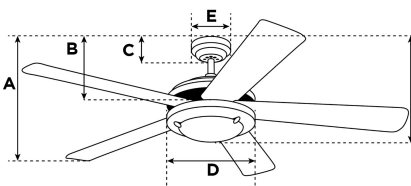

Item Number 7817140

Monarch Trio Ceiling Fan

132 cm Polished Brass Finish Reversible Blades(Oak with Cane/Mahogany) Includes Light Kit with Frosted Glass

Specifications

Size	132 cm
Blades.....	Reversible MDF Blades (Oak with Cane/Mahogany)
Blade Pitch.....	11°
Approved Location.....	Indoor
Suggested Room Size.....	Great Room (up to 25 m ²)
Down Rod.....	10 cm
Installation.....	Dual Mounting
Max. Ceiling Angle.....	18°
Lead Wire.....	15 cm
Light Bulb Usage.....	Use (3) E14 Base Lamps, 60 Watt Maximum (not included)
Control	Remote/Wall Control Adaptable
Motor Finish.....	Polished Brass
Motor Material	Cold Rolled Steel Motor 153mm x 15mm
Reverse Airflow.....	Yes
Noise Level.....	49 db(A)
Capacitor	Dual
Weight net/gross.....	6,5 / 7,5 kg
Box Dimensions.....	25 x 27,5 x 53 cm
EAN Code.....	4895105600547

Warranty

Ceiling fans backed by our extended Warranty have a 10 year motor warranty and a 2-year warranty on all other parts.

A. Top of Canopy to Bottom of Blades	29 cm
B. Top of Canopy to Bottom of Switch House	38 cm
C. Top of Canopy to Bottom of Canopy	6,2 cm
D. Width of Motor Housing.....	28 cm
E. Width of Canopy.....	13 cm
F. Top of Canopy to Bottom of Glass	43 cm